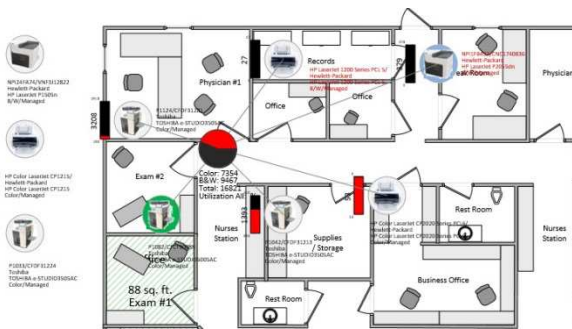

Solution for any Environment

SiteAudit OnSite or Hosted collects information for full assessments. Use OnSite for small to large environments like government and banking where data must stay secure and inside the firewall. For cloud convenience Hosted provides remote deployment, setup, analysis and reporting. And if IT approval is a hassle and travel costs are high use SiteAudit Compact to perform quick and easy snapshots without installing any software. Compact utilizes Microsoft's click once technology.

Current and Future State TCO

Use SiteAudit Analyzer TCO and Visualizer tools to compare the current fleet state with a future state proposal. Compare cost, volume and inventory and map devices to the current and future state physical locations.

Floor Mapping

Visualize the physical fleet using SiteAudit Visualizer during customer assessment walk-throughs. Drag and drop devices to floor maps, then analyze and integrate the TCO future state proposal to show the physical future state plan.

Integrated Reporting and Presentation

The SiteAudit viewer and Analyzer produces tables and graphs that link into the integrated assessment Word document and PowerPoint presentation. These links make proposal creation easy and simple to do. Partners can customize the assessment documents to their look and style.

SiteAudit Visualizer – floor mapping