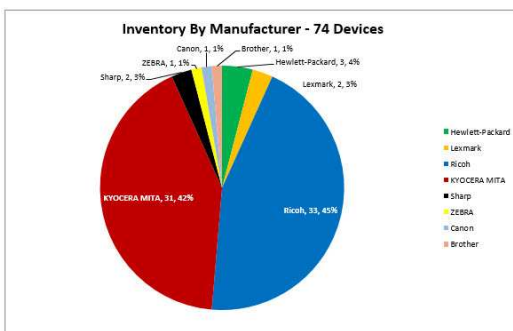

### Floor Mapping

Visualize the physical fleet using SiteAudit Visualizer during customer assessment walk-throughs. Drag and drop devices to floor maps, then analyze and integrate the TCO future state proposal to show the physical future state plan.

### Integrated Reporting and Presentation

The SiteAudit viewer and Analyzer produces tables and graphs that link into the integrated assessment Word document and PowerPoint presentation. These links make proposal creation easy and simple to do. Partners can customize the assessment documents to their look and style.

SiteAudit Visualizer – floor mapping

Analyzer – supplies analysis

Analyzer – inventory chart

Deliver to customers a complete assessment as a Microsoft Word document and PowerPoint presentation. Document links make it simple and quick to do.