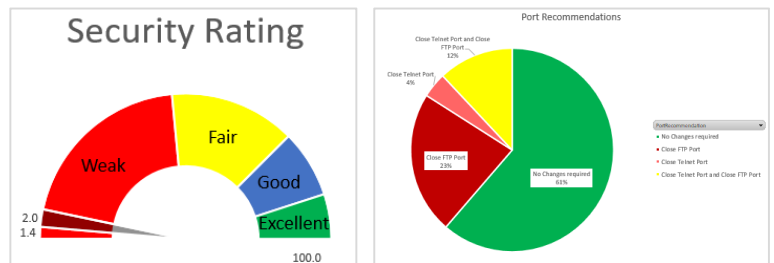

Analyzer – security rating measures device vulnerability

SiteAudit Analyzer security risk assessment report examines customer inventory and measures device vulnerabilities. A rating is provided with specific recommendations to close security holes. Threat assessment and security protection are critical requirements for most organizations and SiteAudit assessment tools uniquely deliver this capability.

ISV/Software Solutions

2018 NETAPHOR SOFTWARE, INC. All trademarks, trade names, service marks and logos referenced herein belong to their respective companies. Pick Award, Buyers Laboratory LLC 20 Railroad Ave, Hackensack NJ 07601 USA 09.2012

Netaphor Software Inc
Corporate office:
Irvine, California USA
Contact: 1 949 470 7955
www.netaphor.com