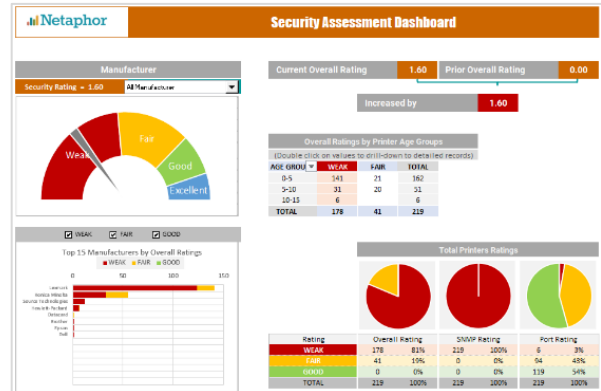

Security Assessment

SiteAudit security assessment identifies device Vulnerabilities and rates the overall threat level.

PLATFORMS

Supported Products

SiteAudit OnSite v7.x

Platforms

Windows 10 & 11; Windows Server 2016 R2/ 2019, Windows Server 2022

MS SQL Express & Server 2016/2017 & 2019

Support for IPv4 & IPv6

.NET4.8 or later

IIS 10 or later

Microsoft Certified

Certified for server and client software

“So for organizations that need to manage hundreds to thousands of devices in great detail, Netaphor SiteAudit is well worth the investment.” - Buyers Lab 2020 Pick Award, Outstanding Assessment & Fleet Management Solution

Key Managed Print Capabilities

- Manage **hybrid work environments** including device inventory, volume, supplies and incidents
- **Inventory:** tracks Moves, Add & Changes (iMAC/R) SFD, MFD, label printers; wide format, local and networked and some desktop scanners
- **Billing:** tracks 28 separate meters for billing and device utilization
- **Supplies Replenishment:** tracks levels, yields and replacement metrics
- **Service performance:** uptime and downtime tracking, response time
- **Alerting:** rules-based standard & custom, security & MAC event alerting; supplies, counter, availability, and SLA thresholds alerts
- **Reporting:** 70 reports, web reports and unlimited custom reports
- **Visualization:** charts and graphs from inventory to security and more
- **Connectors to ServiceNow and other ERP and ITSM applications**

ISV/Software Solutions

2022NETAPHOR SOFTWARE, INC.

All trademarks, trade names, service marks and logos referenced herein belong to their respective companies. Pick Award, Buyers Laboratory LLC USA 11.2022

Corporate office:
Irvine, California USA
Contact: 1 949 470 7955
www.netaphor.com