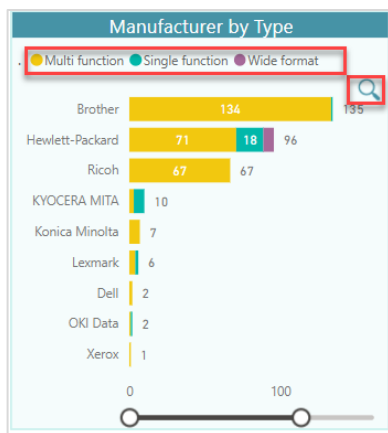

Inventory: Make composition

Inventory: Complete device list, summary by make and type

Inventory At-A-Glance - Manufacturer by Type displays the number of devices each manufacturer has and its device type mix: Multifunction, single function & wide format.