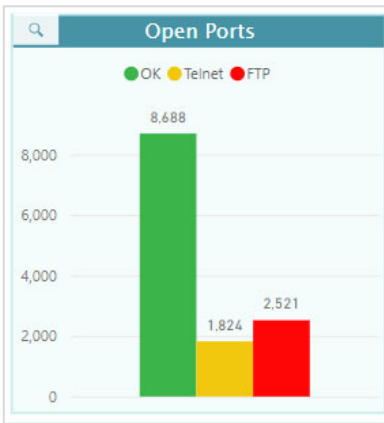

Supplies At-A-Glance - Empty Toner explains the number of hours or duration that toner has been empty, 0%. When a toner has no supply level (empty) the device cannot print. This contributes to productivity loss and increase overall costs.

# SiteAudit At-A-Glance Dashboard

Visualizing customer performance metrics to reach optimum fleet goals

Security: Open ports vulnerability

Utilization: Top 10 utilized devices

Volume: Projected monthly volume