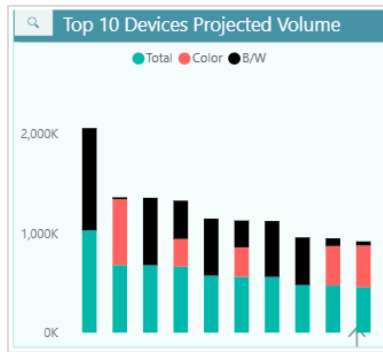

Inventory: Complete device list, summary by make and type

Inventory At-A-Glance - Manufacturer by Type displays the number of devices each manufacturer has and its device type mix: Multifunction, single function & wide format.

# SiteAudit At-A-Glance Dashboard

Visualizing customer performance metrics to reach optimum fleet goals

Security: Open ports vulnerability

Utilization: Top 10 utilized devices

Volume: Projected monthly volume