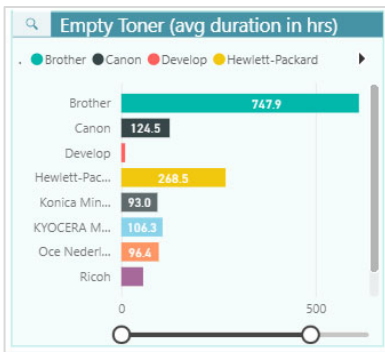

Supplies: Empty toner duration

What you see with At-A-Glance

- Supplies issues that reduce printing capacity
- Inventory mix by make & model, type, and age
- Projected volumes to determine best fleet mix
- Security issues related vulnerable open ports
- Top 10 utilized devices to identify critical devices
- Mapping identifies where devices are located

Supplies At-A-Glance - Empty Toner explains the number of hours or duration that toner has been empty, 0%. When a toner has no supply level (empty) the device cannot print. This contributes to productivity loss and increase overall costs.