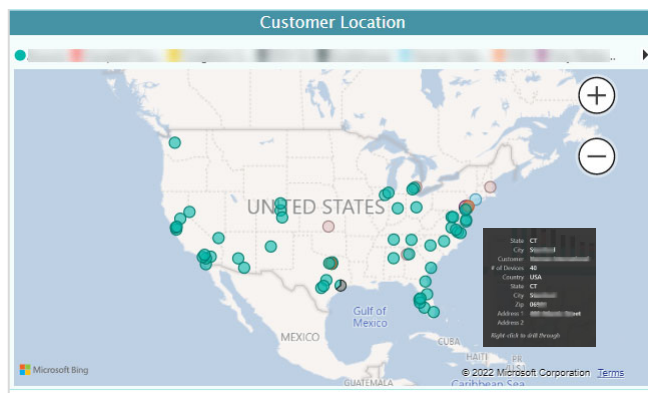

# SiteAudit At-A-Glance Dashboard

Visualizing customer performance metrics to reach optimum fleet goals

Security: Open ports vulnerability

Utilization: Top 10 utilized devices

Volume: Projected monthly volume

**Security At-A-Glance** - Threats due to open ports can lead to Denial of Service (DoS), sensitive information disclosure, remote code executions (firmware) attacks and other threats.

**Utilization At-A-Glance** - Top 10 Devices by Projected Annual Volume identifies the devices that get the highest use.

## At-A-Glance dashboard customer location

The Customer Location visual adds a geographic context to the analysis. The customer can see by location the number of devices present and an inventory list of those devices.

Bing maps give a geographic visual of fleet management

Right-click on a location and drill through and get an inventory list

State	City	Count
CT	Stamford	48
USA	Stamford	48
USA	Stamford	48
USA	Stamford	48