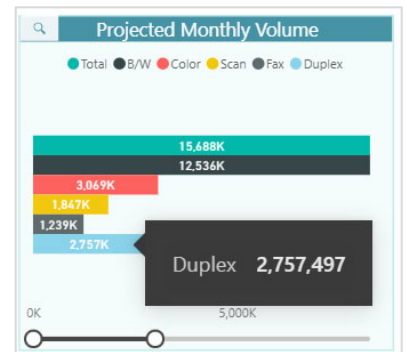

# SiteAudit At-A-Glance Dashboard

Visualizing customer performance metrics to reach optimum fleet goals

Security: Open ports vulnerability

Utilization: Top 10 utilized devices

Volume: Projected monthly volume

**Security At-A-Glance** - Threats due to open ports can lead to Denial of Service (DoS), sensitive information disclosure, remote code executions (firmware) attacks and other threats.

**Utilization At-A-Glance** - Top 10 Devices by Projected Annual Volume identifies the devices that get the highest use.

**Volume At-A-Glance** - Projected Monthly Volume identifies the amount the customer is expected to produce monthly based on the current volume.

## At-A-Glance dashboard customer location

The Customer Location visual adds a geographic context to the analysis. The customer can see by location the number of devices present and an inventory list of those devices.