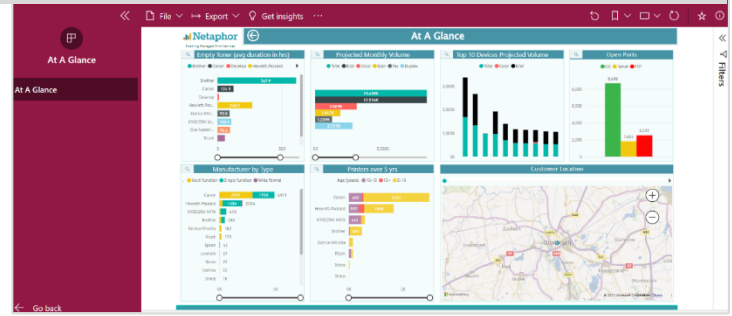

At-A-Glance - Customer Success Dashboard

Netaphor SiteAudit™ Power BI Sales Analysis Dashboards

Quick customer insights into critical metrics

The At-A-Glance dashboard provides fast, insightful information about fleet assets, projected volumes, supplies issues and security threats.

Start with high level analysis to identify key issues, then drill down for more data and analysis and finally view device specific information using the powerful drill through capabilities. To learn more go to: www.netaphor.com

SiteAudit At-A-Glance dashboard visualizes key fleet metrics to quickly understand customer's performance